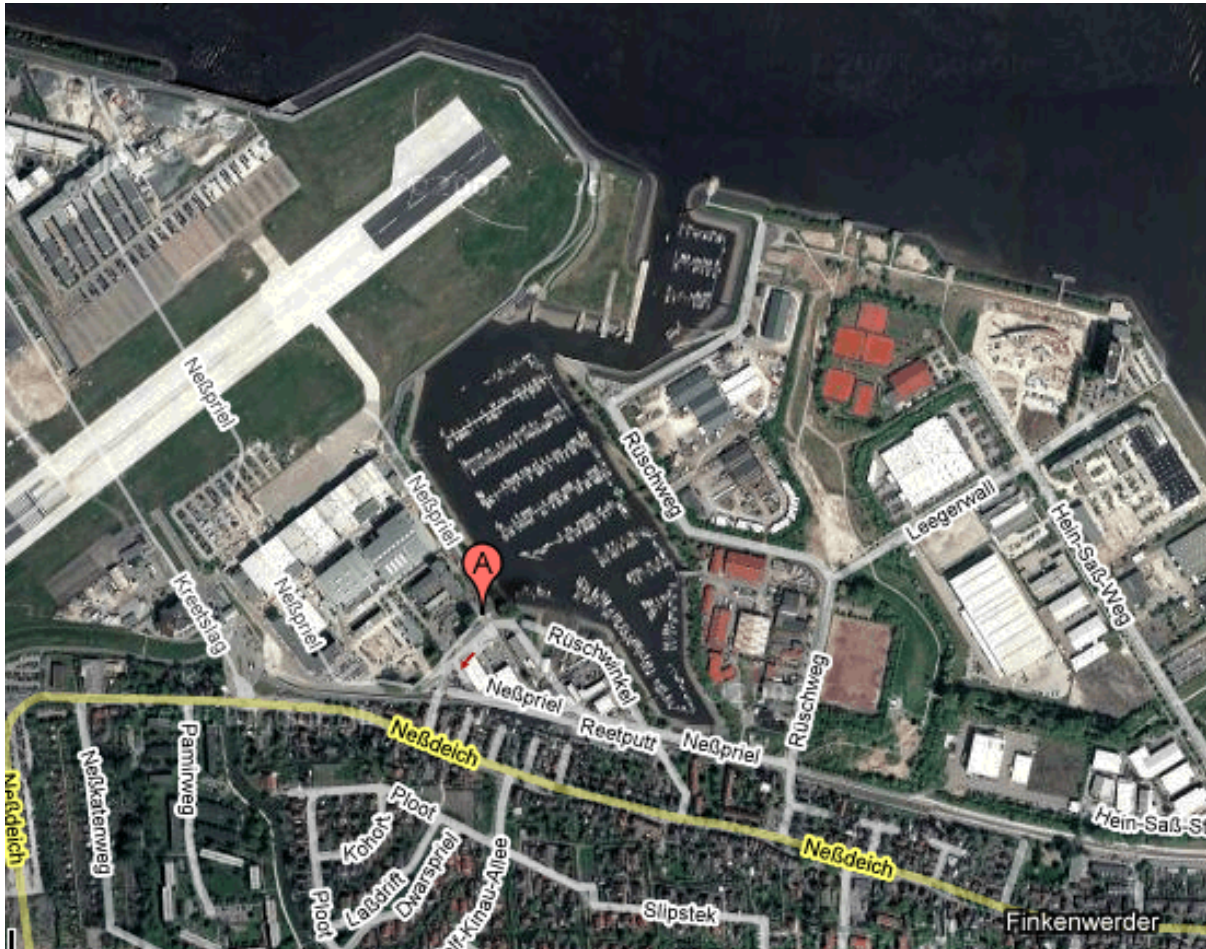

How to get to Airbus (THF = Technologiezentrum Hamburg Finkenwerder)

- Choose your way from your hotel with Hamburg public transportation.
- Use the Internet: <http://www.geofox.de>
- Use the Train Map (attached) (you may want to go to "Altona" and take bus 150)
- Use the timetable for the bus no 150 (attached)
- Get off the bus at "Rudolf-Kinau-Allee".
- Walk one km to the THF: along "Neßdeich" to "Neßpriël" (A). Use the maps below.

- Walk along yellow line from the bus stop (bottom) to THF (A).

Address **Neßpriel 5**
21129 Hamburg

Schnellbahn-/Regionalverkehr Rapid Transit/Regional Rail

Infos · Fahrpläne · Service
www.hvv.de · 040-19 449