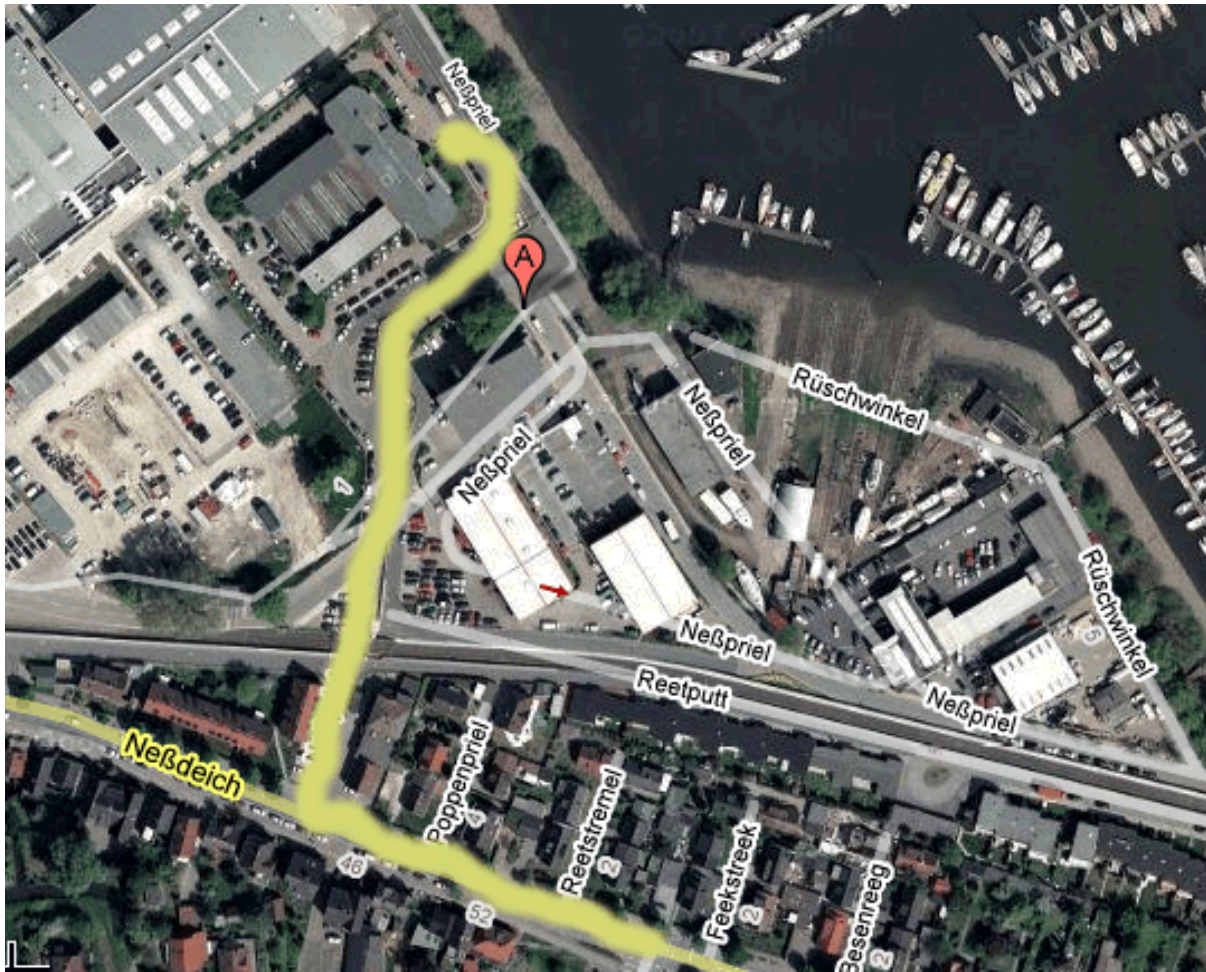

How to get to Airbus (THF = Technologiezentrum Hamburg Finkenwerder)

- Choose your way from your hotel with Hamburg public transportation.
- Use the Internet: <http://www.geofox.de>
- Use the Train Map (attached) (you may want to go to "Altona" and take bus 150)
- Use the timetable for the bus no 150 (attached)
- Get off the bus at "Rudolf-Kinau-Allee".
- Walk one km to the THF: along "Neßdeich" to "Neßpriël" (A). Use the maps below.

- Walk along yellow line from the bus stop (bottom) to THF (A).

Address **Neßpriel 5**
21129 Hamburg

Schnellbahn-/Regionalverkehr Rapid Transit/Regional Rail

Infos · Fahrpläne · Service
www.hvv.de · 040-19 449